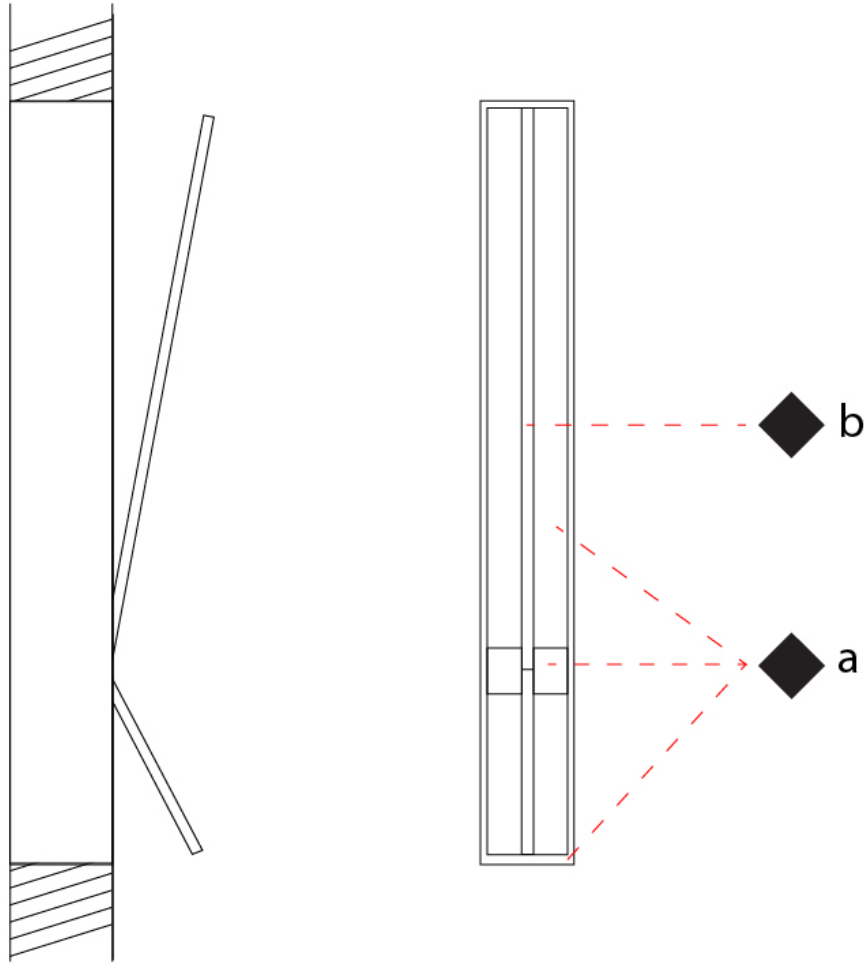

SPILLO 2 ROD RECESSED

D46027-

PROJECT	_____
TYPE	_____
SPECIFIER	_____
QUANTITY	_____
DATE	_____

D