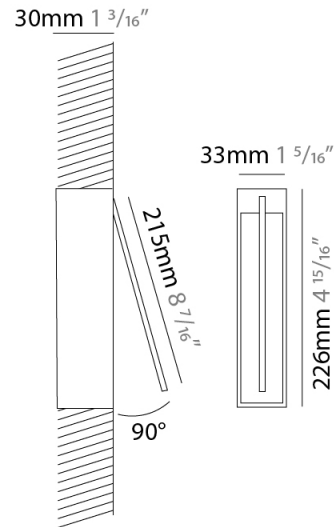

PROJECT	
TYPE	
SPECIFIER	
QUANTITY	
DATE	

SPILLO 1 ROD RECESSED

D46004- -
base number   Color   Finish
                          Temperature   Options

1. To build a product code in our configurator select the specify button on the base model # product page
2. To build a manual product code on this datasheet choose from the options listed below in blue font and add the suffix to the base model #

GENERAL

Series: Spillo
Subseries: Spillo 1 Rod
Brand: Icone
Division: Design
Mounting Type: Recessed
Mounting Location: Wall
Subcategory: Ambient

PHYSICAL

Shape: Rectangle
Width (mm): 33
Width (in): 1 5/16
Height (mm): 226
Height (in): 8 7/8
Min. Recessing Depth (mm): 30
Min. Recessing Depth (in): 1 3/16
Light Distribution: Adjustable
Fixture Finish: WHI / BLK / CHR / BGD
Fixture Material: Brass

ELECTRICAL

Lamp Type: LED
Total Output Wattage (W): 2.64
Dimming: 0-10V Dimming
Driver Included: No
Driver Location: Remote
Driver Type: Constant Voltage - 120 / 277Vac
Driver Class: Class 2
Input Voltage (V): 120 - 277
Output Voltage (V): 12
Upon Request: (Not included, see components) 0-10Vdc dimming / 277Vac

LED

Color Temperature (°K): 2700 / 3000
Nominal Lumen (lm): 220
CRI: >90 CRI
Lamp Life (hrs): 50000

OPTICAL

Adjustability: Tilt 120°

RATINGS AND CERTIFICATIONS

Certified By: Certified for North American Standards
IP rating: IP20