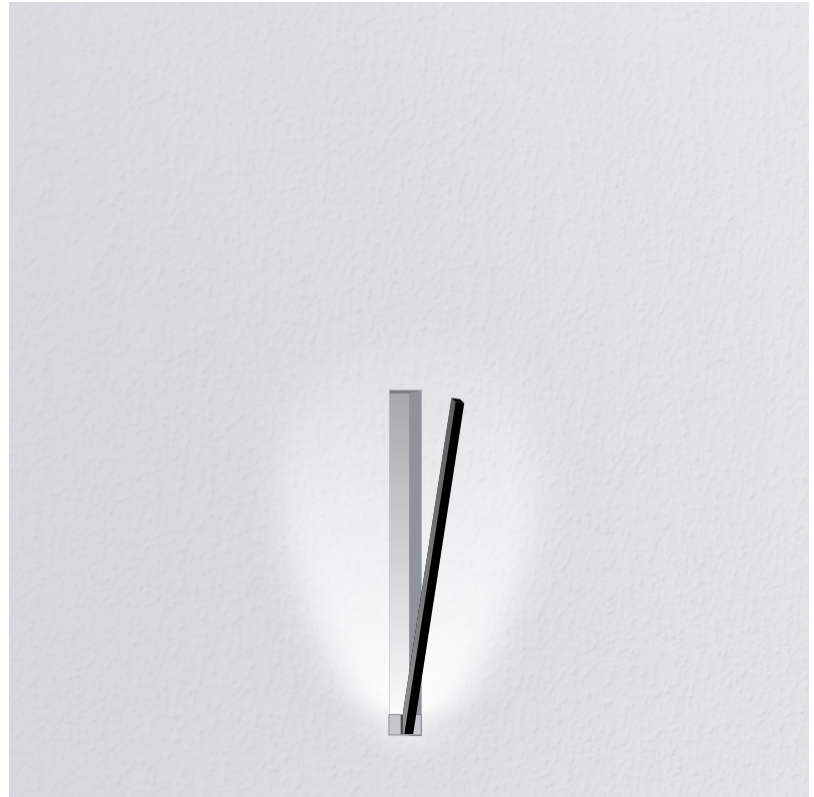

PROJECT	_____
TYPE	_____
SPECIFIER	_____
QUANTITY	_____
DATE	_____

SPILLO 1 ROD RECESSED

D46005-

base number
Color   Temperature   Finish   Options

1. To build a product code in our configurator select the specify button on the base model # product page
2. To build a manual product code on this datasheet choose from the options listed below in blue font and add the suffix to the base model #

GENERAL

Series: Spillo
Subseries: Spillo 1 Rod
Brand: Icone
Division: Design
Mounting Type: Recessed
Mounting Location: Wall
Subcategory: Ambient

PHYSICAL

Shape: Rectangle
Width (mm): 33
Width (in): 1 5/16
Height (mm): 326
Height (in): 12 13/16
Min. Recessing Depth (mm): 30
Min. Recessing Depth (in): 1 3/16
Light Distribution: Adjustable
[Fixture Finish: WHI / BLK / CHR / BGD](#)
Fixture Material: Brass

ELECTRICAL

Lamp Type: LED
Total Output Wattage (W): 3.96
Dimming: 0-10V Dimming
Driver Included: No
Driver Location: Remote
Driver Type: Constant Voltage - 120 / 277Vac
Driver Class: Class 2
Input Voltage (V): 120 - 277
Output Voltage (V): 12
Upon Request: (Not included, see components) 0-10Vdc dimming / 277Vac

LED

[Color Temperature (°K): 2700 / 3000](#)
Nominal Lumen (lm): 330
CRI: >90 CRI
Lamp Life (hrs): 50000

OPTICAL

Adjustability: Tilt 120°

RATINGS AND CERTIFICATIONS

Certified By: Certified for North American Standards
IP rating: IP20