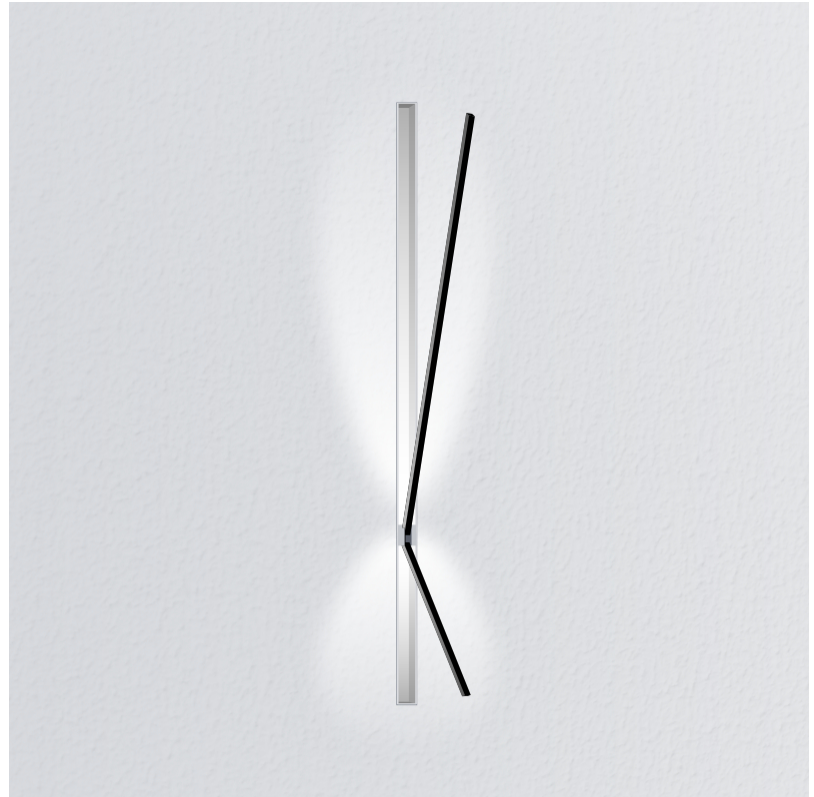

PROJECT	_____
TYPE	_____
SPECIFIER	_____
QUANTITY	_____
DATE	_____

SPILLO 2 ROD RECESSED

D46027- _____ - _____
base number   Color   Finish
                          Temperature   Options

1. To build a product code in our configurator select the specify button on the base model # product page
2. To build a manual product code on this datasheet choose from the options listed below in blue font and add the suffix to the base model #

GENERAL

Series: Spillo
Subseries: Spillo 2 Rod
Brand: Icone
Division: Design
Mounting Type: Recessed
Mounting Location: Wall
Subcategory: Ambient

PHYSICAL

Shape: Rectangle
Width (mm): 33
Width (in): 1 ⁵/₁₆
Height (mm): 1150
Height (in): 45 ¹/₄
Min. Recessing Depth (mm): 30
Min. Recessing Depth (in): 1 ³/₁₆
Light Distribution: Adjustable
Fixture Finish: WHI / BLK / CHR / BGD
Fixture Material: Brass

ELECTRICAL

Lamp Type: LED
Total Output Wattage (W): 14.52
Dimming: 0-10V Dimming
Driver Included: No
Driver Location: Remote
Driver Type: Constant Voltage - 120Vac
Driver Class: Class 2
Input Voltage (V): 120 - 277
Output Voltage (V): 12
Upon Request: (Not included, see components) 0-10Vdc dimming / 277Vac

LED

Color Temperature (°K): 2700 / 3000
Nominal Lumen (lm): 1210
CRI: >90 CRI
Lamp Life (hrs): 50000

OPTICAL

Adjustability: Tilt 90°

RATINGS AND CERTIFICATIONS

Certified By: Certified for North American Standards
IP rating: IP20