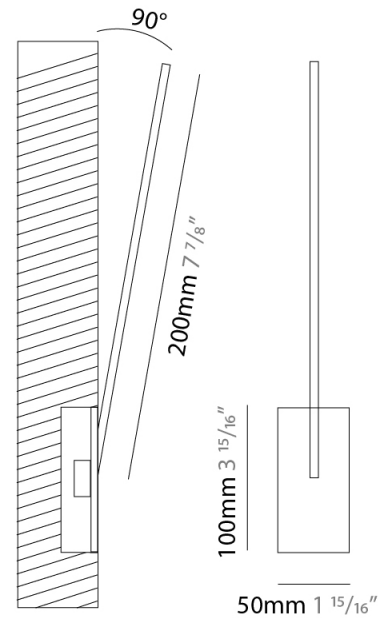

PROJECT	_____
TYPE	_____
SPECIFIER	_____
QUANTITY	_____
DATE	_____

SPILLO 1 ROD RECESSED

D46012- _____ - _____
base number   Color   Finish
                          Temperature   Options

1. To build a product code in our configurator select the specify button on the base model # product page
2. To build a manual product code on this datasheet choose from the options listed below in blue font and add the suffix to the base model #

GENERAL

Series: Spillo
Subseries: Spillo 1 Rod
Brand: Icone
Division: Design
Mounting Type: Recessed
Mounting Location: Wall
Subcategory: Ambient

PHYSICAL

Shape: Rectangle
Width (mm): 50
Width (in): 1 15/16
Height (mm): 200
Height (in): 7 7/8
Light Distribution: Adjustable
Fixture Finish: WHI / BLK / CHR / BGD
Fixture Material: Brass

ELECTRICAL

Lamp Type: LED
Total Output Wattage (W): 2.64
Dimming: 0-10V Dimming
Driver Included: No
Driver Location: Remote
Driver Type: Constant Voltage - 120 / 277Vac
Driver Class: Class 2
Input Voltage (V): 120 - 277
Output Voltage (V): 12
Upon Request: (Not included, see components) 0-10Vdc dimming / 277Vac

LED

Color Temperature (°K): 2700 / 3000
Nominal Lumen (lm): 220
CRI: >90 CRI
Lamp Life (hrs): 50000

OPTICAL

Adjustability: Tilt 120°

RATINGS AND CERTIFICATIONS

Certified By: Certified for North American Standards
IP rating: IP20