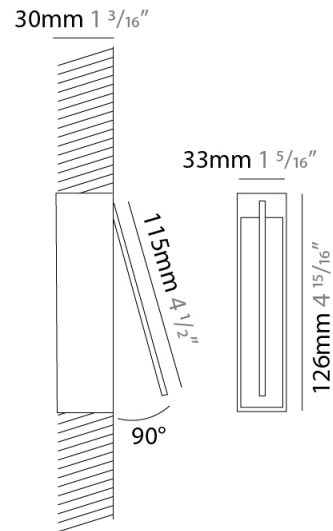

PROJECT
TYPE
SPECIFIER
QUANTITY
DATE

SPILLO 1 ROD RECESSED

D46003- -

base number   Color   Finish
Temperature   Options

1. To build a product code in our configurator select the specify button on the base model # product page
2. To build a manual product code on this datasheet choose from the options listed below in blue font and add the suffix to the base model #

GENERAL

Series: Spillo
Subseries: Spillo 1 Rod
Brand: Icone
Division: Design
Mounting Type: Recessed
Mounting Location: Wall
Subcategory: Ambient

PHYSICAL

Shape: Rectangle
Width (mm): 33
Width (in): 1 ⁵/₁₆
Height (mm): 126
Height (in): 4 ¹⁵/₁₆
Min. Recessing Depth (mm): 30
Min. Recessing Depth (in): 1 ³/₁₆
Light Distribution: Adjustable
[Fixture Finish: WHI / BLK / CHR / BGD](#)
Fixture Material: Brass

ELECTRICAL

Lamp Type: LED
Total Output Wattage (W): 1.32
Dimming: 0-10V Dimming
Driver Included: No
Driver Location: Remote
Driver Type: Constant Voltage - 120 / 277Vac
Driver Class: Class 2
Input Voltage (V): 120 - 277
Output Voltage (V): 12
Upon Request: (Not included, see components) 0-10Vdc dimming / 277Vac

LED

[Color Temperature (°K): 2700 / 3000](#)
Nominal Lumen (lm): 110
CRI: >90 CRI
Lamp Life (hrs): 50000

OPTICAL

Adjustability: Tilt 120°

RATINGS AND CERTIFICATIONS

Certified By: Certified for North American Standards
IP rating: IP20