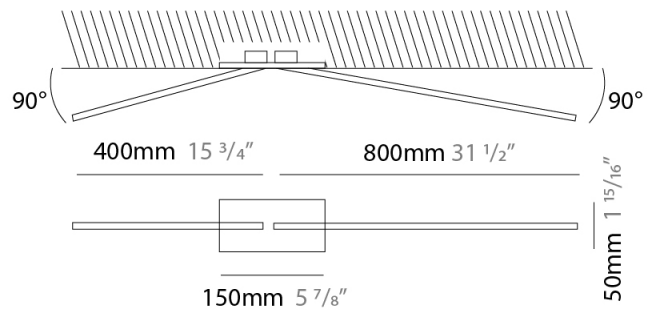

SPILLO 2 ROD RECESSED

D46031- -

base number   Color   Finish
Temperature   Options

1. To build a product code in our configurator select the specify button on the base model # product page
2. To build a manual product code on this datasheet choose from the options listed below in blue font and add the suffix to the base model #

GENERAL

Series: Spillo
Subseries: Spillo 2 Rod
Brand: Icone
Division: Design
Mounting Type: Recessed
Mounting Location: Ceiling
Subcategory: Ambient

PHYSICAL

Shape: Rectangle
Length (mm): 50
Length (in): 1 ¹⁵/₁₆
Width (mm): 1200
Width (in): 47 ¹/₄
Height (mm): 800
Height (in): 31 ¹/₂
Light Distribution: Adjustable
Fixture Finish: WHI / BLK / CHR / BGD
Fixture Material: Brass

ELECTRICAL

Lamp Type: LED
Total Output Wattage (W): 15.36
Dimming: 0-10V Dimming
Driver Included: No
Driver Location: Remote
Driver Type: Constant Voltage - 120Vac
Driver Class: Class 2
Input Voltage (V): 120 - 277
Output Voltage (V): 12
Upon Request: (Not included, see components) 0-10Vdc dimming / 277Vac

LED

Color Temperature (°K): 2700 / 3000
Nominal Lumen (lm): 1320
CRI: >90 CRI
Lamp Life (hrs): 50000

OPTICAL

Adjustability: Tilt 90°

RATINGS AND CERTIFICATIONS

Certified By: Certified for North American Standards
IP rating: IP20

PROJECT _____
TYPE _____
SPECIFIER _____
QUANTITY _____
DATE _____