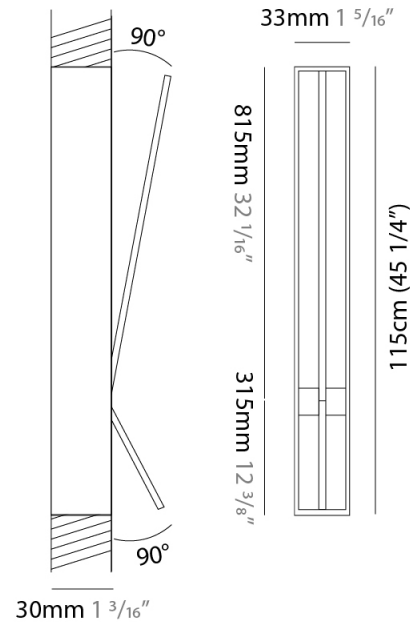

PROJECT	_____
TYPE	_____
SPECIFIER	_____
QUANTITY	_____
DATE	_____

SPILLO 2 ROD RECESSED

D46027- _____ - _____
base number   Color   Finish
                          Temperature   Options

1. To build a product code in our configurator select the specify button on the base model # product page
2. To build a manual product code on this datasheet choose from the options listed below in blue font and add the suffix to the base model #

GENERAL

Series: Spillo
Subseries: Spillo 2 Rod
Brand: Icone
Division: Design
Mounting Type: Recessed
Mounting Location: Wall
Subcategory: Ambient

PHYSICAL

Shape: Rectangle
Width (mm): 33
Width (in): 1 ⁵/₁₆
Height (mm): 1150
Height (in): 45 ¹/₄
Min. Recessing Depth (mm): 30
Min. Recessing Depth (in): 1 ³/₁₆
Light Distribution: Adjustable
Fixture Finish: WHI / BLK / CHR / BGD
Fixture Material: Brass

ELECTRICAL

Lamp Type: LED
Total Output Wattage (W): 14.52
Dimming: 0-10V Dimming
Driver Included: No
Driver Location: Remote
Driver Type: Constant Voltage - 120Vac
Driver Class: Class 2
Input Voltage (V): 120 - 277
Output Voltage (V): 12
Upon Request: (Not included, see components) 0-10Vdc dimming / 277Vac

LED

Color Temperature (°K): 2700 / 3000
Nominal Lumen (lm): 1210
CRI: >90 CRI
Lamp Life (hrs): 50000

OPTICAL

Adjustability: Tilt 90°

RATINGS AND CERTIFICATIONS

Certified By: Certified for North American Standards
IP rating: IP20