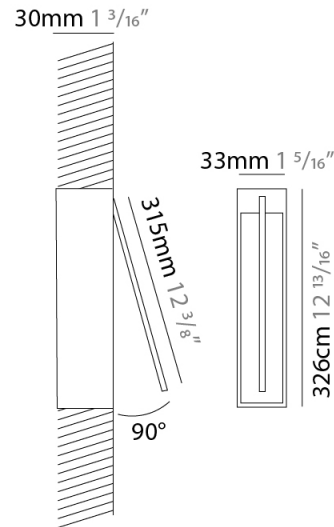

PROJECT	_____
TYPE	_____
SPECIFIER	_____
QUANTITY	_____
DATE	_____

SPILLO 1 ROD RECESSED

D46005-

base number
Color   Temperature   Finish   Options

1. To build a product code in our configurator select the specify button on the base model # product page
2. To build a manual product code on this datasheet choose from the options listed below in blue font and add the suffix to the base model #

GENERAL

Series: Spillo
Subseries: Spillo 1 Rod
Brand: Icone
Division: Design
Mounting Type: Recessed
Mounting Location: Wall
Subcategory: Ambient

PHYSICAL

Shape: Rectangle
Width (mm): 33
Width (in): 1 5/16
Height (mm): 326
Height (in): 12 13/16
Min. Recessing Depth (mm): 30
Min. Recessing Depth (in): 1 3/16
Light Distribution: Adjustable
[Fixture Finish: WHI / BLK / CHR / BGD](#)
Fixture Material: Brass

ELECTRICAL

Lamp Type: LED
Total Output Wattage (W): 3.96
Dimming: 0-10V Dimming
Driver Included: No
Driver Location: Remote
Driver Type: Constant Voltage - 120 / 277Vac
Driver Class: Class 2
Input Voltage (V): 120 - 277
Output Voltage (V): 12
Upon Request: (Not included, see components) 0-10Vdc dimming / 277Vac

LED

[Color Temperature (°K): 2700 / 3000](#)
Nominal Lumen (lm): 330
CRI: >90 CRI
Lamp Life (hrs): 50000

OPTICAL

Adjustability: Tilt 120°

RATINGS AND CERTIFICATIONS

Certified By: Certified for North American Standards
IP rating: IP20