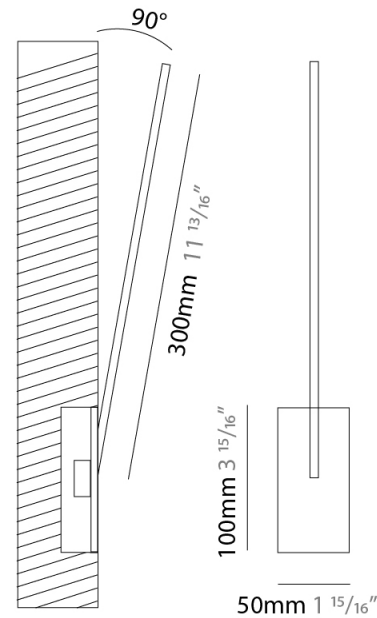

PROJECT
TYPE
SPECIFIER
QUANTITY
DATE

SPILLO 1 ROD RECESSED

D46013- -
base number   Color   Finish
                          Temperature   Options

1. To build a product code in our configurator select the specify button on the base model # product page
2. To build a manual product code on this datasheet choose from the options listed below in blue font and add the suffix to the base model #

GENERAL

Series: Spillo
Subseries: Spillo 1 Rod
Brand: Icone
Division: Design
Mounting Type: Recessed
Mounting Location: Wall
Subcategory: Ambient

PHYSICAL

Shape: Rectangle
Width (mm): 50
Width (in): 1 15/16
Height (mm): 300
Height (in): 11 13/16
Light Distribution: Adjustable
Fixture Finish: WHI / BLK / CHR / BGD
Fixture Material: Brass

ELECTRICAL

Lamp Type: LED
Total Output Wattage (W): 3.96
Dimming: 0-10V Dimming
Driver Included: No
Driver Location: Remote
Driver Type: Constant Voltage - 120 / 277Vac
Driver Class: Class 2
Input Voltage (V): 120 - 277
Output Voltage (V): 12
Upon Request: (Not included, see components) 0-10Vdc dimming / 277Vac

LED

Color Temperature (°K): 2700 / 3000
Nominal Lumen (lm): 330
CRI: >90 CRI
Lamp Life (hrs): 50000

OPTICAL

Adjustability: Tilt 120°

RATINGS AND CERTIFICATIONS

Certified By: Certified for North American Standards
IP rating: IP20