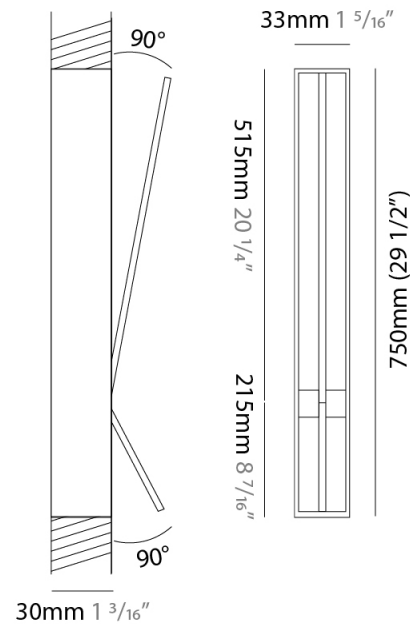

SPILLO 2 ROD RECESSED

D46026- -

base number   Color   Finish
Temperature   Options

1. To build a product code in our configurator select the specify button on the base model # product page
2. To build a manual product code on this datasheet choose from the options listed below in blue font and add the suffix to the base model #

GENERAL

Series: Spillo
Subseries: Spillo 2 Rod
Brand: Icone
Division: Design
Mounting Type: Recessed
Mounting Location: Wall
Subcategory: Ambient

PHYSICAL

Shape: Rectangle
Width (mm): 33
Width (in): 1 ⁵/₁₆
Height (mm): 750
Height (in): 29 ¹/₂
Min. Recessing Depth (mm): 30
Min. Recessing Depth (in): 1 ³/₁₆
Light Distribution: Adjustable
Fixture Finish: WHI / BLK / CHR / BGD
Fixture Material: Brass

ELECTRICAL

Lamp Type: LED
Total Output Wattage (W): 9.24
Dimming: 0-10V Dimming
Driver Included: No
Driver Location: Remote
Driver Type: Constant Voltage - 120Vac
Driver Class: Class 2
Input Voltage (V): 120 - 277
Output Voltage (V): 12
Upon Request: (Not included, see components) 0-10Vdc dimming / 277Vac

LED

Color Temperature (°K): 2700 / 3000
Nominal Lumen (lm): 770
CRI: >90 CRI
Lamp Life (hrs): 50000

OPTICAL

Adjustability: Tilt 90°

RATINGS AND CERTIFICATIONS

Certified By: Certified for North American Standards
IP rating: IP20

PROJECT
TYPE
SPECIFIER
QUANTITY
DATE